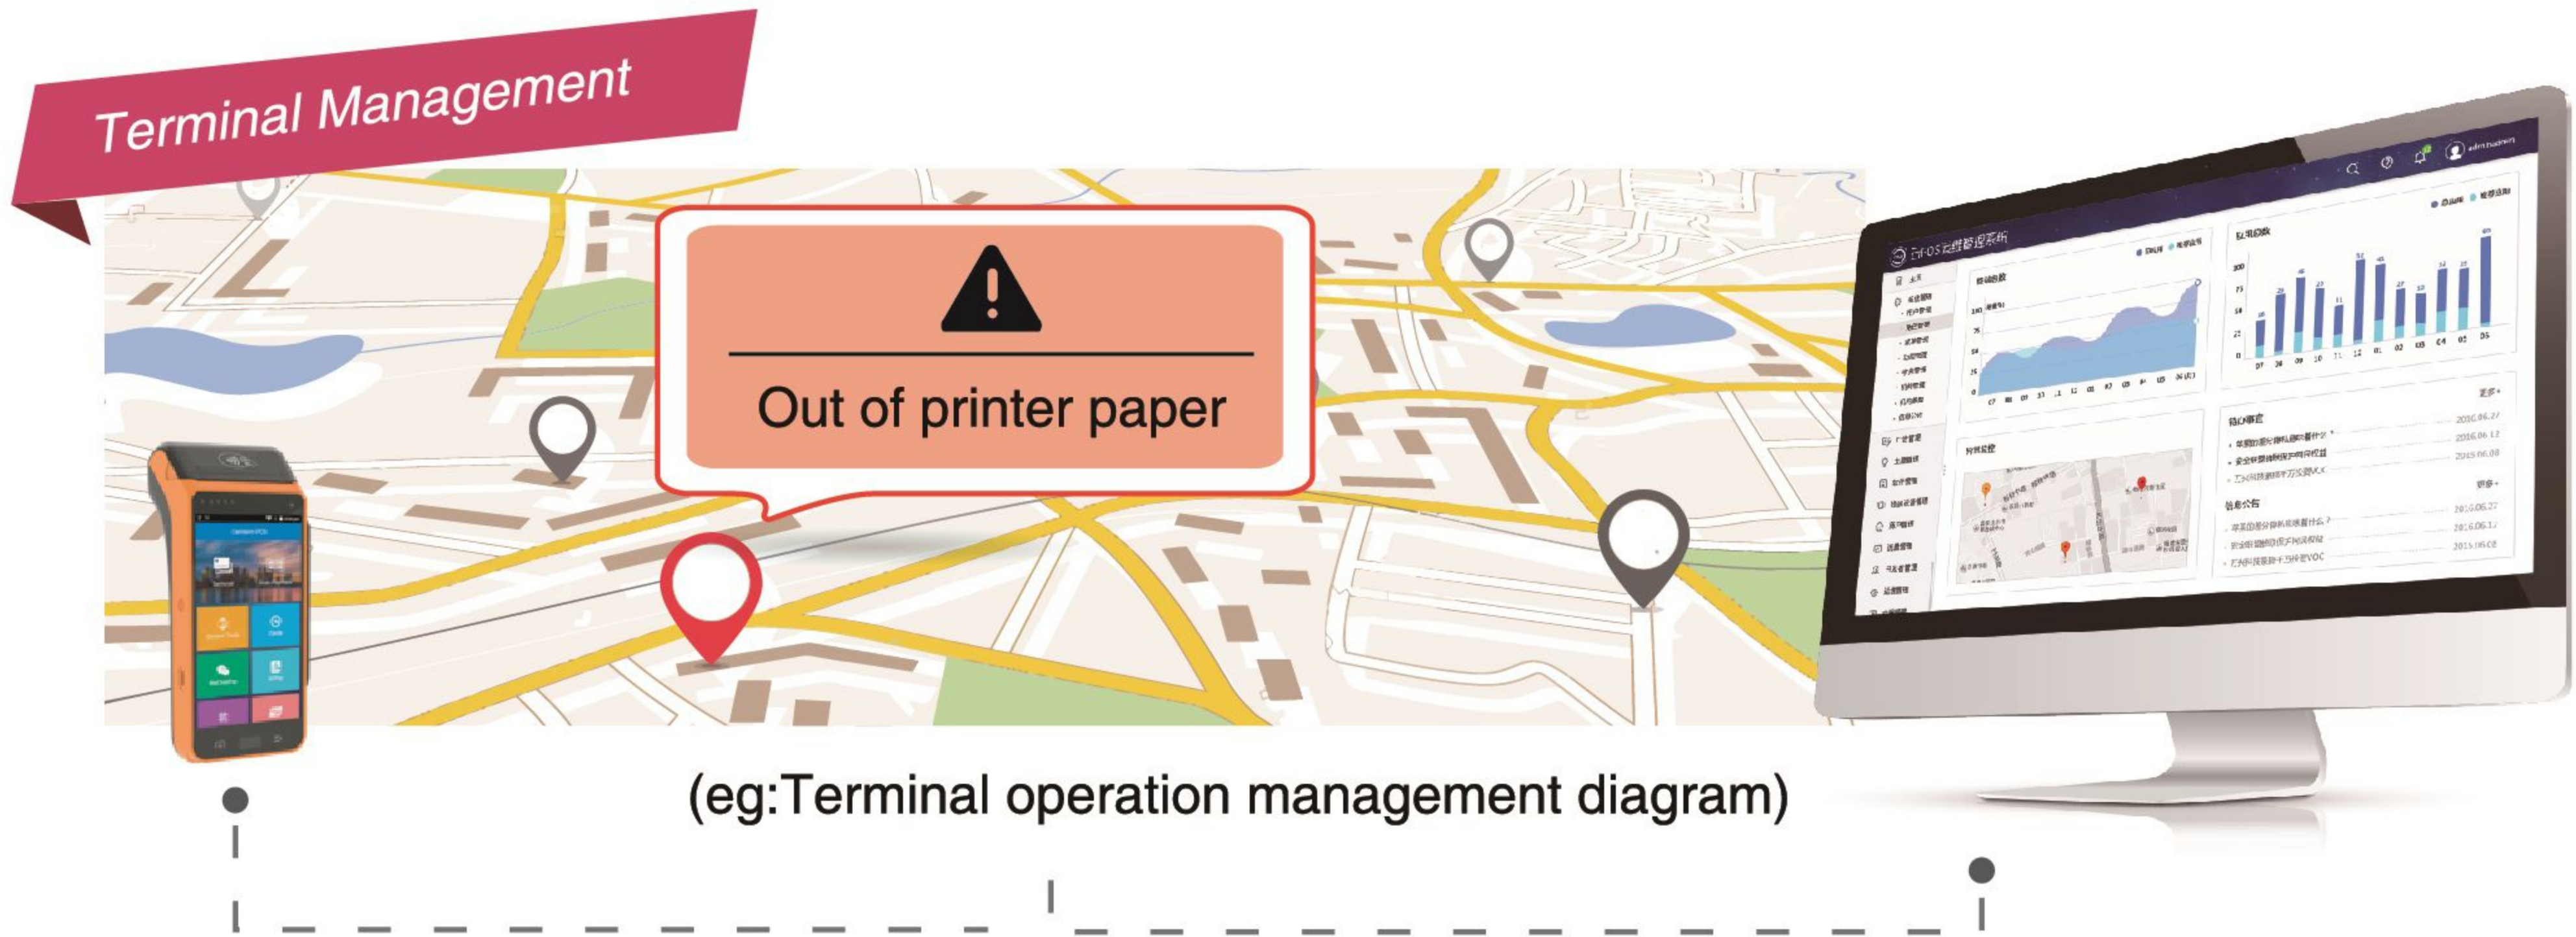

## Terminal operation management

It is a platform for terminal management and maintenance, providing a new, easy, open and safe intelligent terminal management solution.

- Terminal condition monitoring
- Terminal information inquiry
- Map real-time monitoring
- Remote terminal operations