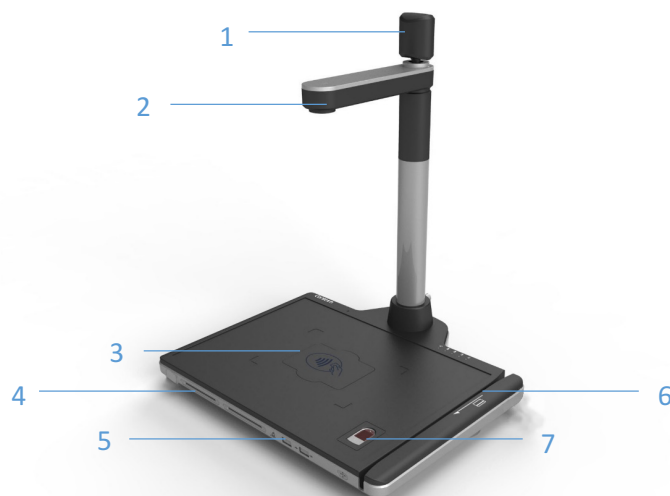

Document Scanner MK-500(C)

PROFILE

Designed for speed, reliability and easy integration, Centerm document scanner MK-500(C) is suited for use in the workplace or at home. It helps you to get information into your workflow system.

Features

- Fitted with a high resolution 5 megapixel (2592 x 1944 pixels) camera for capturing documents and 2 megapixel (1600x 1200 pixels) front camera for taking photos of customers .
- Expanded functionality with scanner, magnetic card reader, IC card reader, ID card reader and fingerprint.
- Support dual IC card slots, three tracks on magnetic cards, optional USB ports and PSAM slots.
- Optional management software for remote update.

Function Modules

1. Main Camera
2. Front Camera
3. Contactless IC Card Module & ID Card Module
4. Contact IC Card Module
5. USB Port (optional)
6. Magnetic Card Module
7. Fingerprint (optional)

SPECIFICATION

SCANNER

Camera	<p>x 1 Main camera: 5 megapixel (2592 x 1944 pixels) for capturing documents;</p> <p>x 1 Front camera: 2 megapixel (1600x 1200 pixels) Support 0 – 320 degree horizontal rotation and 45 degree vertical rotation for easily capturing customers' images;</p> <p>Support one more optional camera: 2 megapixel (1600x 1200 pixels)</p>
Output Image Format	BMP / JPG / TIFF / GIF / PNG
Color Bit	24 bit
Speed	1 second
Light Source	LED
Document Size	A4 / A5 / A6
MIC	Optional